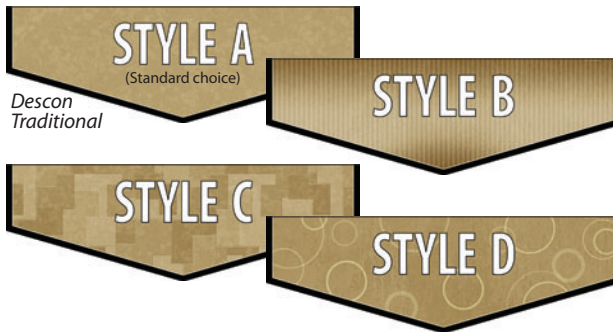

CHARACTER *Values*

Character Word Banners

A professional approach to values education

- > Emphasize the values important to your school
- > Always visible, double-sided view for hallways
- > Built with schools in mind to last for years
- > Best quality banner you can buy!

DESIGNER SERIES – Choose text, (2) colors, background style.

Customize

*Setup fee may apply (p.25)

INSTALLATION: Descon Banners come standard with clear rails and (3) hangers.

Wedge w/ Logo, Trim

36" x 12" | **\$80** (BDW02)

INDOOR USE ONLY

Flame Resistance (NFPA-701)
Technical Data Sheets available.

Bilingual Wedge w/ Trim | 36" x 14" | **\$85** (DBSDW02)
(Word/phrase translations provided by customer)

NEW!

YOUR CHOICE OF BACKGROUNDS!

(Style A will be used if no choice is specified with order.)

Rectangle w/ Logo, Trim | 36" x 12" | **\$80** (DBR02)

BASIC SERIES – Choose text, UPPER or sentence case; ONLY Style A background and white text available.